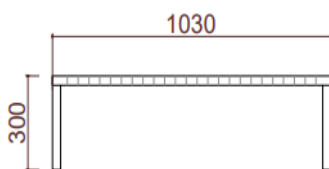

TOP / SUPERIOR