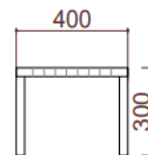

Packaged product