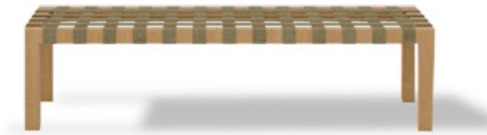

Riatta

Yeap Collection

1pc/ctn | Volume: 0.48 cbm
 GW: 7 kgs | NW: 6 kgs

Item Code:'010453097

TYPE/TIPO	bench S /Banco S
MATERIALS/ MATERIALES	Aluminium + Fabric Aluminio + Textiles
MEASUREMENTS/ MEDIDAS	W 103 x D 103 x H 40 cms An 103 x Prof 103 x Al 40cms
FINISHES/ACABADOS	