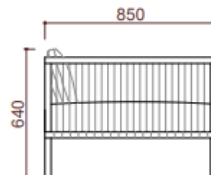

Packaged product