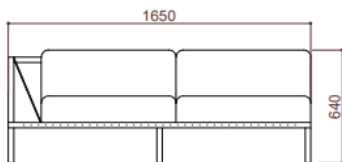

TYPE/TIPO 2-seater right sofa/ Sofá derecho de 2 plazas

MATERIALS/MATERIALES Aluminium + Fabric
Aluminio + Textiles

MEASUREMENTS/MEDIDAS W 165x D 85 x H 64 cms
An 165 x Prof 85 x Al 64 cms

FINISHES/ACABADOS

STRUCTRE/ESTRUCTURA

CUSHIONS/COJINERIA

Sunbrella fabric, Every cushion is removable and all cushions cover are washable at 30°C. Drain Foam with water drainage technology. Fundas en tela Sunbrella removibles y aptas para lavado on maquirá hasta 30°C. Espumas. Drain Foam con tecnología para drenaje de agua.

STRUCTURE/ESTRUCTURA

Structure in natural aluminum or with powder coated paint. Clean with a soft cloth and warm water. Estructura en aluminio natural o con pintura electroestática. Limpiar con un pano suave y agua tibia.

ADDITIONAL ITEMS/ITEMS ADICIONALES Cover, deco cushions. Funds impermeables, cojines decorativos.

FRONT / FRONTAL

TOP / SUPERIOR