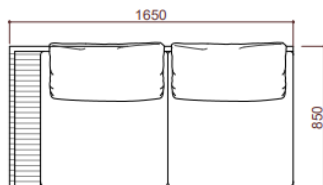

SIDE / LATERAL