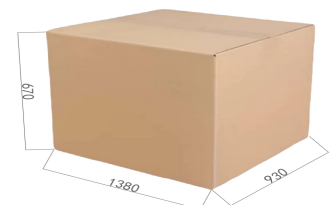

Riatta

Yeap Collection

1pc/ctn | Volume: 1.38cbm
GW: 32 kgs | NW: 26 kgs

Item Code:010453191
030453182

TYPE/TIPO 2-seater right sofa/ Sofá derecho de 2 plazas

MATERIALS/MATERIALES Aluminium + Fabric
Aluminio + Textiles

MEASUREMENTS/MEDIDAS W 165x D 85 x H 64 cms
An 165 x Prof 85 x Al 64 cms

FINISHES/ACABADOS

STRUCTRE/ESTRUCTURA

CUSHIONS/COJINERIA

Sunbrella fabric, Every cushion is removable and all cushions cover are washable at 30°C. Drain Foam with water drainage technology. Fundas en tela Sunbrella removibles y aptas para lavado on maquirá hasta 30°C. Espumas. Drain Foam con tecnología para drenaje de agua.

STRUCTURE/ESTRUCTURA

Structure in natural aluminum or with powder coated paint. Clean with a soft cloth and warm water. Estructura en aluminio natural o con pintura electroestática. Limpiar con un pano suave y agua tibia.

ADDITIONAL ITEMS/ITEMS ADICIONALES Cover, deco cushions. Funds impermeables, cojines decorativos.

FRONT / FRONTAL

TOP / SUPERIOR

SIDE / LATERAL

Packaged product

Find more information in www.altek.com.co

ALTEK