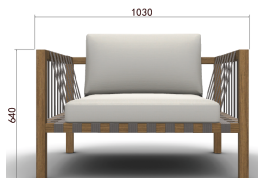

TYPE/TIPO lounge chair / Silla de salón

MATERIALS/MATERIALES Aluminium + Fabric
Aluminio + Textiles

MEASUREMENTS/MEDIDAS W 103 x D 90 x H 64 cms
An 103 x Prof 90 x Al 64 cms

FINISHES/ACABADOS

STRUCTRE/ESTRUCTURA

CUSHIONS/COJINERIA

Sunbrella fabric, Every cushion is removable and all cushions cover are washable at 30°C. Drain Foam with water drainage technology. Fundas en tela Sunbrella removibles y aptas para lavado on maquirá hasta 30°C. Espumas. Drain Foam con tecnología para drenaje de agua.

STRUCTURE/ESTRUCTURA

Structure in natural aluminum or with powder coated paint. Clean with a soft cloth and warm water. Estructura en aluminio natural o con pintura electroestática. Limpiar con un pano suave y agua tibia.

ADDITIONAL ITEMS/ITEMS ADICIONALES Cover, deco cushions. Funds impermeables, cojines decorativos.

FRONT / FRONTAL

TOP / SUPERIOR