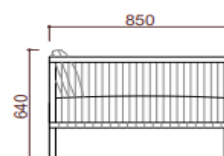

Packaged product