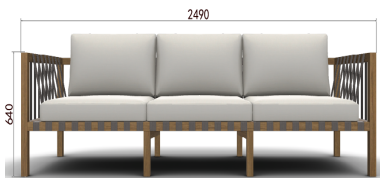

TYPE/TIPO 3-Seater Sofa / Sofá de 3 plazas

MATERIALS/MATERIALES Aluminium + Fabric
Aluminio + Textiles

MEASUREMENTS/MEDIDAS W 249 x D 90 x H 64 cms
An 249 x Prof 90 x Al 64 cms

FINISHES/ACABADOS

STRUCTRE/ESTRUCTURA

CUSHIONS/COJINERIA

Sunbrella fabric, Every cushion is removable and all cushions cover are washable at 30°C. Drain Foam with water drainage technology. Fundas en tela Sunbrella removibles y aptas para lavado on maquirá hasta 30°C. Espumas. Drain Foam con tecnología para drenaje de agua.

STRUCTURE/ESTRUCTURA

Structure in natural aluminum or with powder coated paint. Clean with a soft cloth and warm water. Estructura en aluminio natural o con pintura electroestática. Limpiar con un pano suave y agua tibia.

ADDITIONAL ITEMS/ITEMS ADICIONALES Cover, deco cushions. Funds impermeables, cojines decorativos.

FRONT / FRONTAL

TOP / SUPERIOR