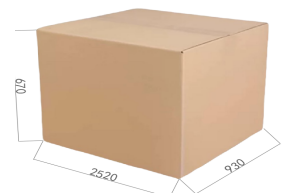

Find more information in www.altek.com.co

ALTEK