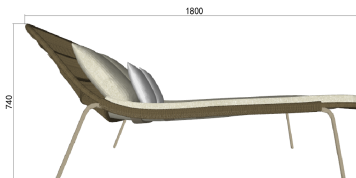

Packaged product