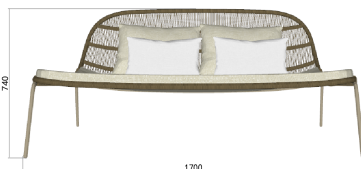

TOP / SUPERIOR