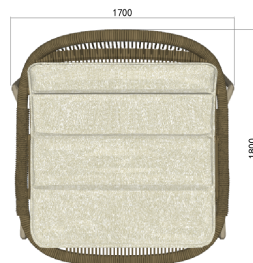

SIDE / LATERAL