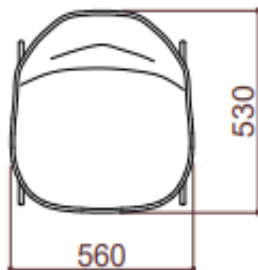

Leaf

Yeap Collection

1pc/ctn | Volume: 0.27 cbm

GW: 24 kgs | NW: 20 kgs

Item Code: 011200225

010453247

TYPE/TIPO	Stool / Las heces
MATERIALS/ MATERIALES	Aluminium + Fabric Aluminio + Textiles
MEASUREMENTS/ MEDIDAS	W 56 x D 53 x H 80 cms An 56 x Prof 53 x Al 80 cms

FINISHES/ACABADOS

STRUCTRE/ ESTRUCTURA

CUSHIONS/ COJINERIA

Sunbrella fabric, Every cushion is removable and all cushions cover are washable at 30°C. Drain Foam with water drainage technology. Fundas en tela Sunbrella removibles y aptas para lavado on maquirá hasta 30°C. Espumas. Drain Foam con tecnología para drenaje de agua.

STRUCTURE/ ESTRUCTURA

Structure in natural aluminum or with powder coated paint. Clean with a soft cloth and warm water. Estructura en aluminio natural o con pintura electroestática. Limpiar con un pano suave y agua tibia.

ADDITIONAL ITEMS/ ITEMS ADICIONALES	Cover, deco cushions. Funds impermeables, cojines decorativos.

FRONT / FRONTAL

TOP / SUPERIOR

Packaged product

Find more information in www.altek.com.co

ALTEK