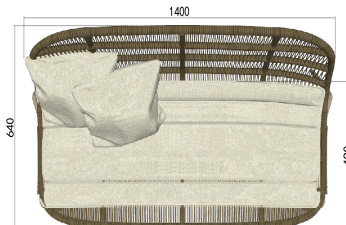

Leaf

Yeap Collection

1pc/ctn | Volume: 0.73 cbm

GW: 16 kgs | NW: 14 kgs

Item Code: 010453201

030453193

TYPE/TIPO 2-Seater Sofa / Sofá de 2 plazas

MATERIALS/
MATERIALES Aluminium + Fabric
Aluminio + Textiles

MEASUREMENTS/
MEDIDAS W 140 x D 64 x H 74 cms
An 140 x Prof 64 x Al 74 cms

FINISHES/ACABADOS

STRUCTRE/
ESTRUCTURA

CUSHIONS/
COJINERIA

Sunbrella fabric, Every cushion is removable and all cushions cover are washable at 30°C. Drain Foam with water drainage technology. Fundas en tela Sunbrella removibles y aptas para lavado on maquirá hasta 30°C. Espumas. Drain Foam con tecnologia para drenaje de agua.

STRUCTURE/
ESTRUCTURA

Structure in natural aluminum or with powered coated paint. Clean with a soft cloth and warm water. Estructura en aluminio natural o con pintura electroestatica. Limpiar con un pano suave y aguatis.

ADDITIONAL ITEMS/
ITEMS ADICIONALES Cover, deco cushions.
Funds impermeable,cojines decoratives.

FRONT / FRONTAL

TOP / SUPERIOR

Packaged product

Find more information in www.altek.com.co

ALTEK