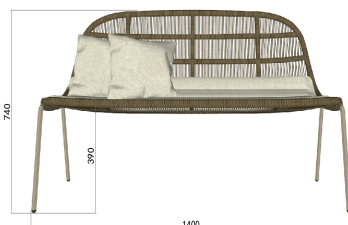

TOP / SUPERIOR