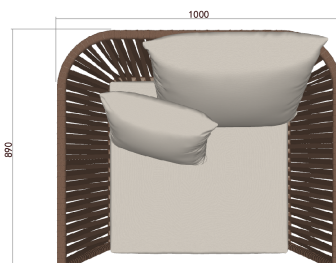

SIDE / LATERAL