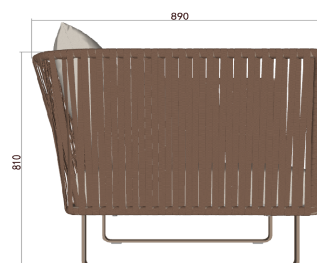

Packaged product