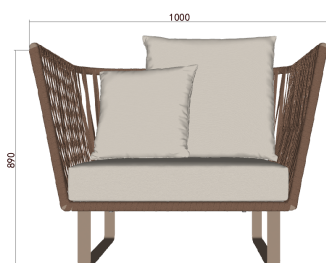

TYPE/TIPO Lounge Chair / Silla de salón

MATERIALS/
MATERIALES Aluminium + Fabric
Aluminio + Textiles

MEASUREMENTS/
MEDIDAS W 89x D 89x H 81cms
An 89 x Prof 89 x Al 81cms

FINISHES/ACABADOS

STRUCTRE/
ESTRUCTURA

CUSHIONS/
COJINERIA

Sunbrella fabric, Every cushion is removable and all cushions cover are washable at 30°C. Drain Foam with water drainage technology. Fundas en tela Sunbrella removibles y aptas para lavado on maquirra hasta 30°C. Espumas. Drain Foam con tecnologia para drenaje de agua.

STRUCTURE/
ESTRUCTURA

Structure in natural aluminum or with powder coated paint, Clear with a soft cloth and warm water.

Estructura en aluminio natural o con pintura electroestatica. Limpiar con un pano suave y aguatibis.

ADDITIONAL ITEMS/ Cover, deco cushions.
ITEMS ADICIONALES Funds impermeable,cojines decoratives.

FRONT / FRONTAL

TOP / SUPERIOR