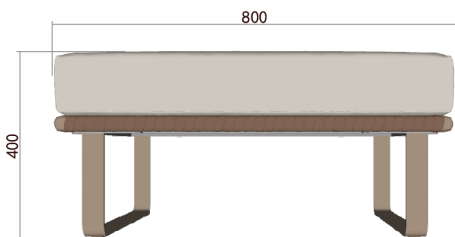

STRUCTURE/ ESTRUCTURA

Structure in natural aluminum or with powder coated paint, Clear with a soft cloth and warm water.

Estructura en aluminio natural o con pintura electroestática. Limpiar con un paño suave y agua tibia.

ADDITIONAL ITEMS/ ITEMS ADICIONALES	Cover, deco cushions. Funds impermeables, cojines decorativos.

FRONT / FRONTAL