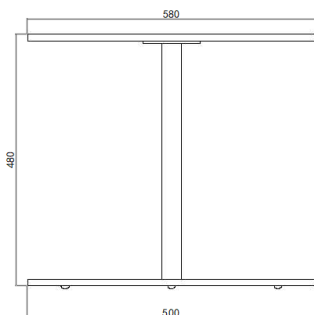

FINISHES/ACABADOS

STRUCTRE/ ESTRUCTURA

STRUCTURE/ ESTRUCTURA

Structure in natural aluminum or with powder coated paint, Clear with a soft cloth and warm water.

Estructura en aluminio natural o con pintura electroestatica. Limpiar con un pano suave y agua tibia.

ADDITIONAL ITEMS/ ITEMS ADICIONALES	Cover, deco cushions. Funds impermeable, cojines decorativos.

FRONT / FRONTAL