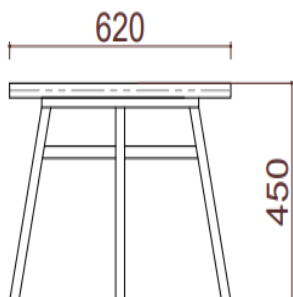

FINISHES/ACABADOS

STRUCTRE/ ESTRUCTURA

STRUCTURE/ ESTRUCTURA

Structure in natural aluminum or with powder coated paint. Clear with a soft cloth and warm water.

Estructura en aluminio natural o con pintura electroestatica. Limpiar con un pano suave y aguatibis.

ADDITIONAL ITEMS/ ITEMS ADICIONALES	Cover, deco cushions. Funds impermeable,cojines decoratives.

FRONT / FRONTAL

TOP / SUPERIOR