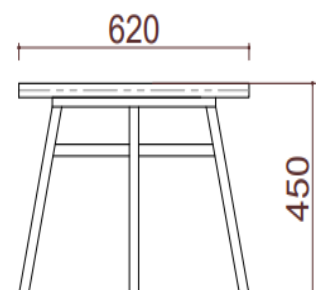

SIDE / LATERAL