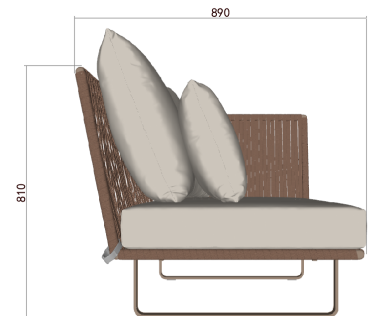

SIDE / LATERAL