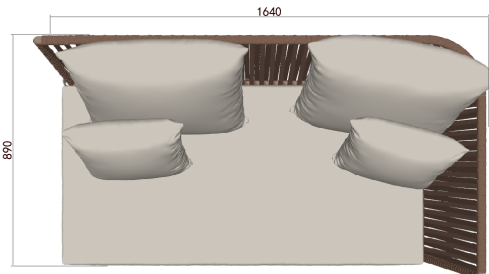

TOP / SUPERIOR