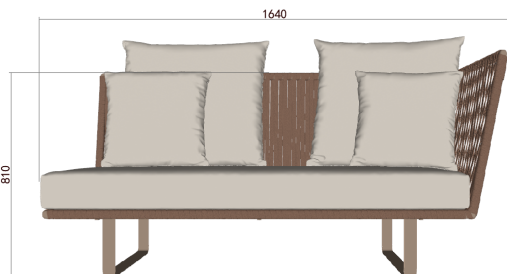

TYPE/TIPO 2-seater left sofa / Sofá izquierdo de 2 plazas

MATERIALS/MATERIALES Aluminium + Fabric
Aluminio + Textiles

MEASUREMENTS/MEDIDAS W 165 x D 89 x H 81 cms
An 165 x Prof 89 x Al 81 cms

FINISHES/ACABADOS

STRUCTRE/ESTRUCTURA

CUSHIONS/COJINERIA

Sunbrella fabric, Every cushion is removable and all cushions cover are washable at 30°C. Drain Foam with water drainage technology. Fundas en tela Sunbrella removibles y aptas para lavado on maquirra hasta 30°C. Espumas. Drain Foam con tecnologia para drenaje de agua.

STRUCTURE/ESTRUCTURA

Structure in natural aluminum or with powered coated paint, Clear with a soft cloth and and warm water.

Estructura en aluminio natural o con pintura electroestatica. Limpiar con un pano suave y aguatis.

ADDITIONAL ITEMS/ITEMS ADICIONALES Cover, deco cushions.
Funds impermsable,cojines decoratives.

FRONT / FRONTAL