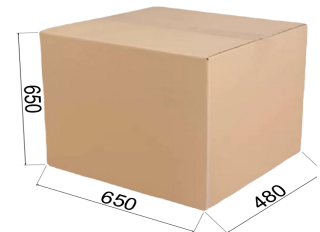

Find more information in www.altek.com.co

ALTEK