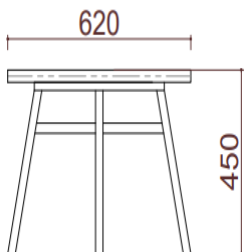

FINISHES/ACABADOS

STRUCTRE/ ESTRUCTURA

STRUCTURE/ ESTRUCTURA

Structure in natural aluminum or with powder coated paint. Clear with a soft cloth and warm water.

Estructura en aluminio natural o con pintura electroestatica. Limpiar con un pano suave y aguatibis.

ADDITIONAL ITEMS/ ITEMS ADICIONALES	Cover, deco cushions. Funds impermeable,cojines decoratives.

FRONT / FRONTAL

TOP / SUPERIOR