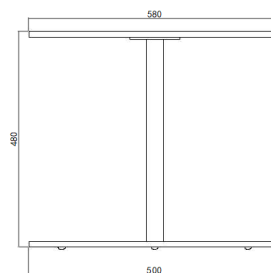

Packaged product