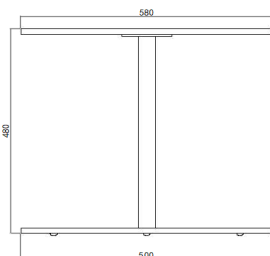

ADDITIONAL ITEMS/ ITEMS ADICIONALES

Cover, deco cushions.
Funds impermeable,cojines decoratives.

FRONT / FRONTAL

TOP / SUPERIOR