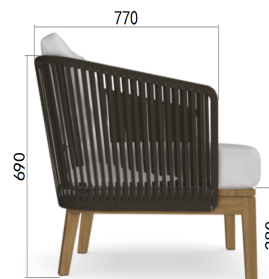

SIDE / LATERAL

Packaged product