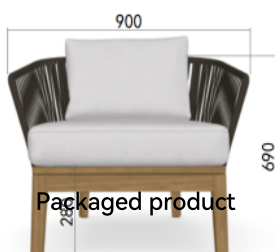

TYPE/TIPO Lounge Chair / Silla de salón

MATERIALS/
MATERIALES Aluminium+ Teak + Fabric
Aluminio + Teca + Textiles

MEASUREMENTS/
MEDIDAS W 90 x D 77 x H 69 cms
An 90 x Prof77 x Al 69 cms

FINISHES/ACABADOS

STRUCTRE/
ESTRUCTURA

CUSHIONS/
COJINERIA

Sunbrella fabric, Every cushion is removable and all cushions cover are washable at 30°C. Drain Foam with water drainage technology. Fundas en tela Sunbrella removibles y aptas para lavado on maquina hasta 30°C. Espumas. Drain Foam con tecnologia para drenaje de agua.

STRUCTURE/
ESTRUCTURA

Structure in natural aluminium or with powered coated paint, teak wood with importing oil from Germany, Clear with a soft cloth and and warm water, brush wooden oil for teak twice a year.

Estructura en aluminio natural o con pintura electroestatica, madera de teca con la importación de aceite de Alemania, Limpiar con un pano suave y aguatis, cepillo de madera de aceite de teca dos veces al año.

ADDITIONAL ITEMS/ Cover, deco cushions.
ITEMS ADICIONALES Funds impermeable,cojines decoratives.

FRONT / FRONTAL

TOP / SUPERIOR