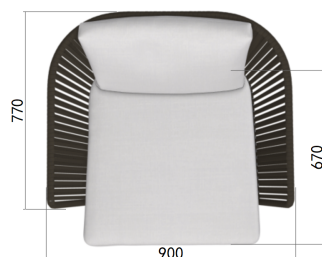

Lazzo

Yeap Collection

1pc/ctn | Volume: 0.53 cbm
GW: 25 kgs | NW: 17 kgs

Item Code: 010453102
010453089
010453020
030453117

TYPE/TIPO Lounge Chair / Silla de salón

MATERIALS/
MATERIALES Aluminium+ Teak + Fabric
Aluminio + Teca + Textiles

MEASUREMENTS/
MEDIDAS W 90 x D 77 x H 69 cms
An 90 x Prof77 x Al 69 cms

FINISHES/ACABADOS

STRUCTRE/
ESTRUCTURA

CUSHIONS/
COJINERIA

Sunbrella fabric, Every cushion is removable and all cushions cover are washable at 30°C. Drain Foam with water drainage technology. Fundas en tela Sunbrella removibles y aptas para lavado on maquina hasta 30°C. Espumas. Drain Foam con tecnologia para drenaje de agua.

STRUCTURE/
ESTRUCTURA

Structure in natural aluminium or with powered coated paint, teak wood with importing oil from Germany, Clear with a soft cloth and and warm water, brush wooden oil for teak twice a year.

Estructura en aluminio natural o con pintura electroestatica, madera de teca con la importación de aceite de Alemania, Limpiar con un pano suave y aguatis, cepillo de madera de aceite de teca dos veces al año.

ADDITIONAL ITEMS/ Cover, deco cushions.
ITEMS ADICIONALES Funds impermeable,cojines decoratives.

FRONT / FRONTAL

TOP / SUPERIOR

Packaged product

Find more information in www.altek.com.co

ALTEK