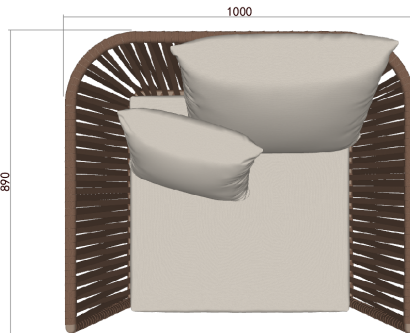

TOP / SUPERIOR

Find more information in www.altek.com.co

ALTEK