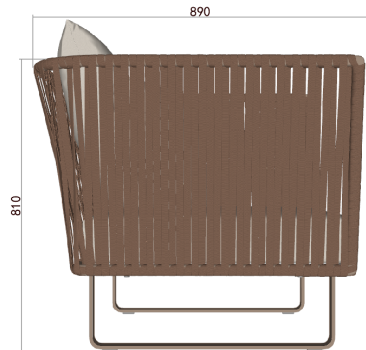

SIDE / LATERAL

Find more information in www.altek.com.co

ALTEK