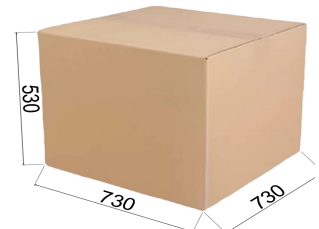

Find more information in www.altek.com.co

ALTEK