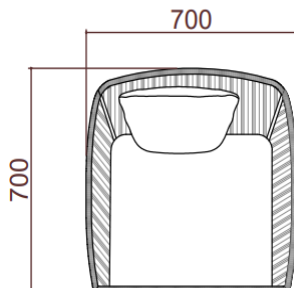

TOP / SUPERIOR