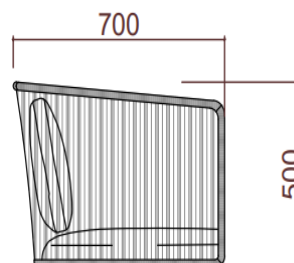

SIDE / LATERAL

Packaged product