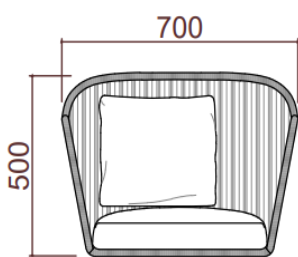

TYPE/TIPO Hanging Lounge Chair / Silla de ruedas

MATERIALS/MATERIALES Aluminium + Fabric
Aluminio + Textiles

MEASUREMENTS/MEDIDAS W 70 x D 70 x H 50 cms
An 70 x Prof 70 x Al 50 cms

FINISHES/ACABADOS

STRUCTRE/ESTRUCTURA

CUSHIONS/COJINERIA

Sunbrella fabric, Every cushion is removable and all cushions cover are washable at 30°C. Drain Foam with water drainage technology. Fundas en tela Sunbrella removibles y aptas para lavado on maquirá hasta 30°C. Espumas. Drain Foam con tecnología para drenaje de agua.

STRUCTURE/ESTRUCTURA

Structure in natural aluminum or with powder coated paint, Clear with a soft cloth and warm water.

Estructura en aluminio natural o con pintura electroestática. Limpiar con un paño suave y agua tibia.

ADDITIONAL ITEMS/ITEMS ADICIONALES Cover, deco cushions.
Funds impermeables, cojines decorativos.

FRONT / FRONTAL