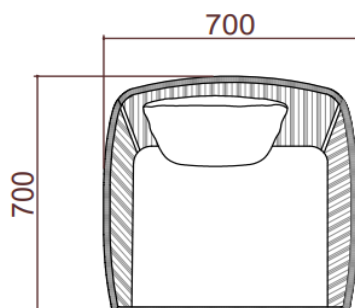

TOP / SUPERIOR