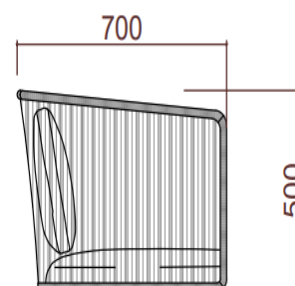

SIDE / LATERAL