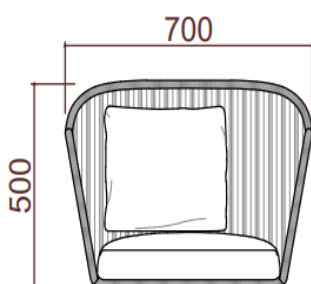

TYPE/TIPO Hanging Louge Chair / Silla de ruedas

MATERIALS/MATERIALES Aluminium + Fabric
Aluminio + Textiles

MEASUREMENTS/MEDIDAS W 70 x D 70 x H 50 cms
An 70 x Prof 70 x Al 50 cms

FINISHES/ACABADOS

STRUCTRE/ESTRUCTURA

CUSHIONS/COJINERIA

Sunbrella fabric, Every cushion is removable and all cushions cover are washable at 30°C. Drain Foam with water drainage technology. Fundas en tela Sunbrella removibles y aptas para lavado on maquirá hasta 30°C. Espumas. Drain Foam con tecnología para drenaje de agua.

STRUCTURE/ESTRUCTURA

Structure in natural aluminum or with powder coated paint, Clear with a soft cloth and warm water.

Estructura en aluminio natural o con pintura electroestática. Limpiar con un paño suave y agua tibia.

ADDITIONAL ITEMS/ITEMS ADICIONALES Cover, deco cushions.
Funds impermeables, cojines decorativos.

FRONT / FRONTAL