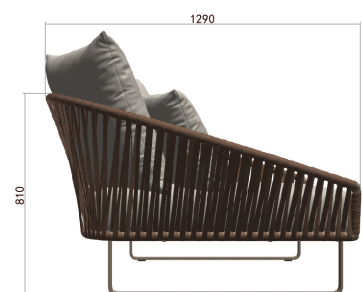

SIDE / LATERAL