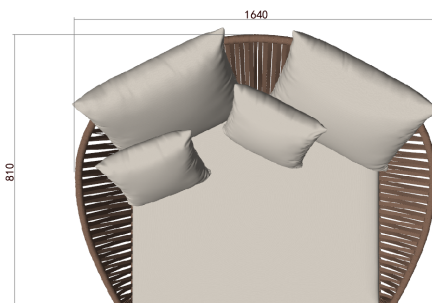

TOP / SUPERIOR