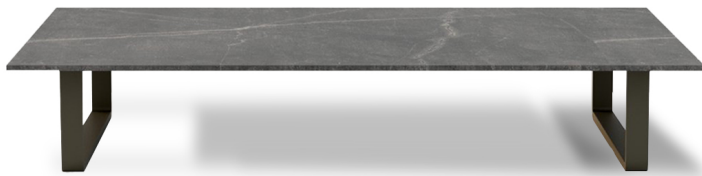

Lazzo

Yeap Collection

Weight: 15kgs | Volume: 0.35cbm

Item Code:030453175

030453176

TYPE/TIPO	Low Table / Mesa baja
MATERIALS/ MATERIALES	Aluminium + Ceramic Aluminio + Ceramic
MEASUREMENTS/ MEDIDAS	W 150 x D 75 x H 26 cms An 150 x Prof 75 x Al 26 cms

FINISHES/ACABADOS

STRUCTRE/ ESTRUCTURA

STRUCTURE/ ESTRUCTURA

Structure in natural aluminum or with powder coated paint. Clean with a soft cloth and warm water.

Estructura en aluminio natural o con pintura electroestatica. Limpiar con un pano suave y agua tibia.