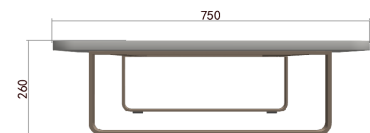

Find more information in www.altek.com.co

ALTEK