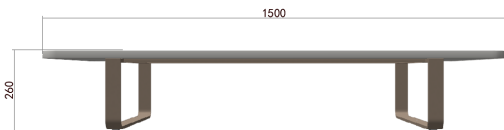

Lazzo

Yeap Collection

Weight: 15kgs | Volume: 0.35cbm

Item Code:030453175

030453176

TYPE/TIPO	Low Table / Mesa baja
MATERIALS/ MATERIALES	Aluminium + Ceramic Aluminio + Ceramic
MEASUREMENTS/ MEDIDAS	W 150 x D 75 x H 26 cms An 150 x Prof 75 x Al 26 cms

FINISHES/ACABADOS

STRUCTRE/ ESTRUCTURA

STRUCTURE/ ESTRUCTURA

Structure in natural aluminum or with powder coated paint. Clean with a soft cloth and warm water.

Estructura en aluminio natural o con pintura electroestatica. Limpiar con un pano suave y agua tibia.

ADDITIONAL ITEMS/ ITEMS ADICIONALES	Cover, deco cushions. Funda impermeable, cojines decorativos.

FRONT / FRONTAL

SIDE / LATERAL

Find more information in www.altek.com.co

ALTEK