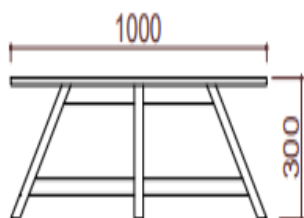

Lazzo

Yeap Collection

Weight: 10 kgs | Volume: 0.18cbms

Item Code:030453177
030453178

TYPE/TIPO	Table /Cuadro
MATERIALS/ MATERIALES	Teak + Ceramic Teca + Ceramica
MEASUREMENTS/ MEDIDAS	W 100 x D 100 x H 30 cms An 100 x Prof 100 x Al 30 cms

FINISHES/ACABADOS

STRUCTRE/ ESTRUCTURA

STRUCTURE/ ESTRUCTURA

Structure in natural teak wood with importing oil from Germany, Clear with a soft cloth and brush wooden oil twice a year.

Estructura en madera de teca natural con aceite importado de Alemania, limpiar con un paño suave y cepilaceite de madera dos veces al año.

ADDITIONAL ITEMS/ ITEMS ADICIONALES	Cover, deco cushions. Funds impermeable,cojines decoratives.

FRONT / FRONTAL

SIDE / LATERAL

Find more information in www.altek.com.co

ALTEK