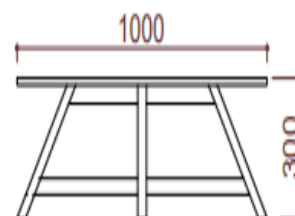

Lazzo

Yeap Collection

Weight: 10 kgs | Volume: 0.18cbms

Item Code:030453177
030453178

TYPE/TIPO	Table /Cuadro
MATERIALS/ MATERIALES	Teak + Ceramic Teca + Ceramica
MEASUREMENTS/ MEDIDAS	W 100 x D 100 x H 30 cms An 100 x Prof 100 x Al 30 cms

FINISHES/ACABADOS

STRUCTRE/ ESTRUCTURA

STRUCTURE/ ESTRUCTURA

Structure in natural teak wood with importing oil from Germany, Clear with a soft cloth and brush wooden oil twice a year.

Estructura en madera de teca natural con aceite importado de Alemania, limpiar con un paño suave y cepilaceite de madera dos veces al año.

ADDITIONAL ITEMS/ ITEMS ADICIONALES	Cover, deco cushions. Funds impermeable,cojines decoratives.

FRONT / FRONTAL

SIDE / LATERAL

Find more information in www.altek.com.co

ALTEK