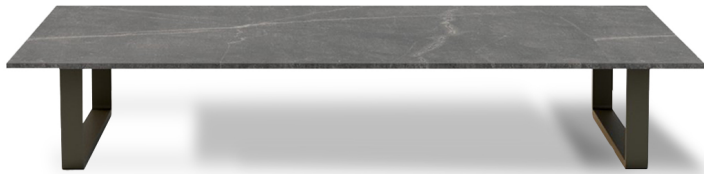

Lazzo

Yeap Collection

1pc/ctn | Volume: 0.34 cbm
GW: 6 kgs | NW: 5 kgs

Item Code:030453175
030453176

TYPE/TIPO	Low Table / Mesa baja
MATERIALS/ MATERIALES	Aluminium + Ceramic Aluminio + Ceramic
MEASUREMENTS/ MEDIDAS	W 150 x D 75 x H 26 cms An 150 x Prof 75 x Al 26 cms

FINISHES/ACABADOS

STRUCTRE/ ESTRUCTURA

STRUCTURE/ ESTRUCTURA

Structure in natural aluminum or with powder coated paint. Clear with a soft cloth and warm water.

Estructura en aluminio natural o con pintura electroestatica. Limpiar con un pano suave y aguatibis.