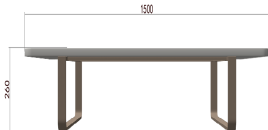

TOP / SUPERIOR