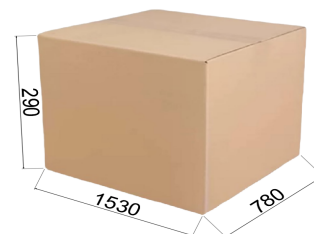

Lazzo

Yeap Collection

1pc/ctn | Volume: 0.34 cbm
GW: 6 kgs | NW: 5 kgs

Item Code:030453175
030453176

TYPE/TIPO	Low Table / Mesa baja
MATERIALS/ MATERIALES	Aluminium + Ceramic Aluminio + Ceramic
MEASUREMENTS/ MEDIDAS	W 150 x D 75 x H 26 cms An 150 x Prof 75 x Al 26 cms

FINISHES/ACABADOS

STRUCTRE/ ESTRUCTURA

STRUCTURE/ ESTRUCTURA

Structure in natural aluminum or with powder coated paint. Clear with a soft cloth and warm water.

Estructura en aluminio natural o con pintura electroestatica. Limpiar con un pano suave y aguatibis.

ADDITIONAL ITEMS/ ITEMS ADICIONALES

Cover, deco cushions.
Funds impermeable,cojines decoratives.

FRONT / FRONTAL

TOP / SUPERIOR

SIDE / LATERAL

Packaged product

Find more information in www.altek.com.co

ALTEK