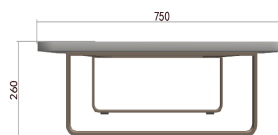

Packaged product