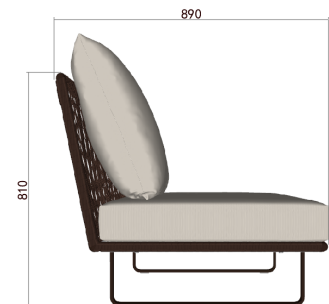

SIDE / LATERAL