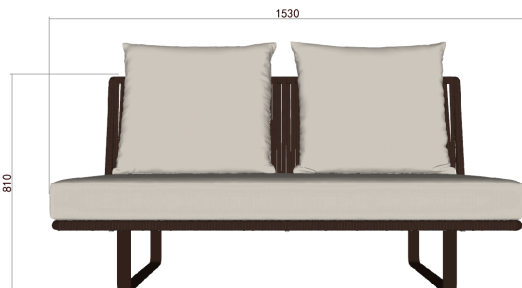

TYPE/TIPO 2-seater middle sofa / Sofá central de 2 plazas

MATERIALS/MATERIALES Aluminium + Fabric
Aluminio + Textiles

MEASUREMENTS/MEDIDAS W 155 x D 89x H 81 cms
An 155 x Prof 89 x Al 81 cms

FINISHES/ACABADOS

STRUCTRE/ESTRUCTURA

CUSHIONS/COJINERIA

Sunbrella fabric, Every cushion is removable and all cushions cover are washable at 30°C. Drain Foam with water drainage technology. Fundas en tela Sunbrella removibles y aptas para lavado on maquirá hasta 30°C. Espumas. Drain Foam con tecnología para drenaje de agua.

STRUCTURE/ESTRUCTURA

Structure in natural aluminum or with powder coated paint, Clear with a soft cloth and warm water.

Estructura en aluminio natural o con pintura electroestática. Limpiar con un paño suave y agua tibia.

ADDITIONAL ITEMS/ITEMS ADICIONALES Cover, deco cushions.
Funds impermeables, cojines decorativos.

FRONT / FRONTAL

TOP / SUPERIOR