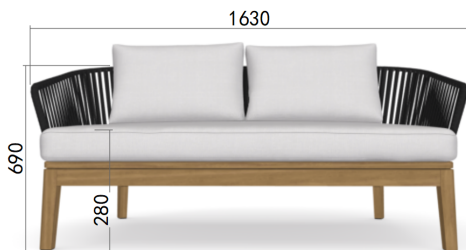

TYPE/TIPO 2-Seater Sofa /Sofá de 2 plazas

MATERIALS/
MATERIALES Aluminium+ Teak + Fabric
Aluminio + Teca + Textiles

MEASUREMENTS/
MEDIDAS W 163 x D 77 x H 69 cms
An 163 x Prof 77 x Al 69 cms

FINISHES/ACABADOS

STRUCTRE/
ESTRUCTURA

CUSHIONS/
COJINERIA

Sunbrella fabric, Every cushion is removable and all cushions cover are washable at 30°C. Drain Foam with water drainage technology. Fundas en tela Sunbrella removibles y aptas para lavado on maquina hasta 30°C. Espumas. Drain Foam con tecnologla para drenaje de agua.

STRUCTURE/
ESTRUCTURA

Structure in natural aluminum or with powered coated paint, teak wood with importing oil from Germany, Clear with a soft cloth and and warm water, brush wooden oil for teak twice a year.

Estructura en aluminio natural o con pintura electroestatica, madera de teca con la importación de aceite de Alemania, Limpiar con un pano suave y aguatibis, cepillo de madera de aceite de teca dos veces al año.

ADDITIONAL ITEMS/ Cover, deco cushions.
ITEMS ADICIONALES Funds impermeable,cojines decoratives.

FRONT / FRONTAL