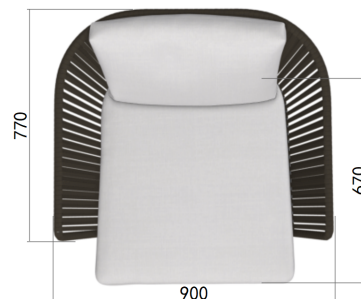

TOP / SUPERIOR