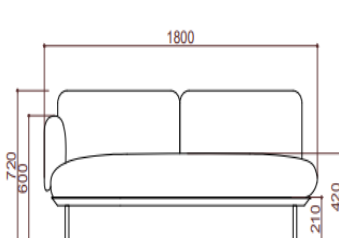

Find more information in www.altek.com.co

ALTEK