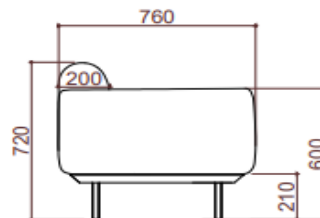

Find more information in www.altek.com.co

ALTEK