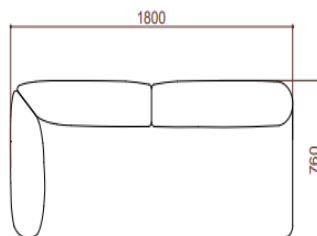

Find more information in www.altek.com.co

ALTEK