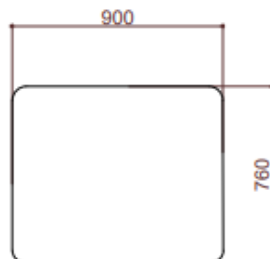

TOP / SUPERIOR

SIDE / LATERAL