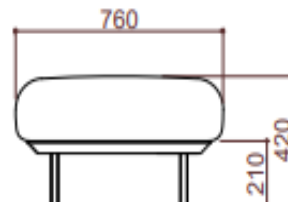

CARTON/ Packaged product