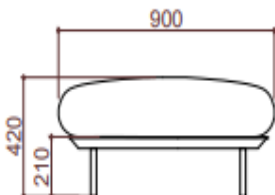

Dress

Yeap Collection

1pc/ctn | Volume: 0.33 cbm

GW: 6 kgs | NW: 6 kgs

Item Code: 030453210

030453229

TYPE/TIPO	Chair / Silla
MATERIALS/ MATERIALES	Aluminium + Fabric Aluminio + Textiles
MEASUREMENTS/ MEDIDAS	W 90 x D 76 x H 42 cms An 90 x Prof 76 x Al 42 cms

FINISHES/ACABADOS

STRUCTRE/ ESTRUCTURA

CUSHIONS/ COJINERIA

Sunbrella fabric, Every cushion is removable and all cushions cover are washable at 30°C. Drain Foam with water drainage technology. Fundas en tela Sunbrella removibles y aptas para lavado on maquiria hasta 30°C. Espumas. Drain Foam con tecnologia para drenaje de agua.

STRUCTURE/ ESTRUCTURA

Structure in natural aluminum or with powder coated paint. Clean with a soft cloth and warm water. Estructura en aluminio natural o con pintura electroestatica. Limpiar con un pano suave y aguatis.

ADDITIONAL ITEMS/ ITEMS ADICIONALES	Cover, deco cushions. Funds impermeable,cojines decoratives.

FRONT / FRONTAL

SIDE / LATERAL

CARTON/ Packaged product

Find more information in www.altek.com.co

ALTEK