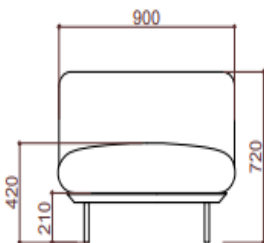

ADDITIONAL ITEMS/ ITEMS ADICIONALES

Cover, deco cushions.
Funds impermeable,cojines decoratives.

FRONT / FRONTAL

TOP / SUPERIOR