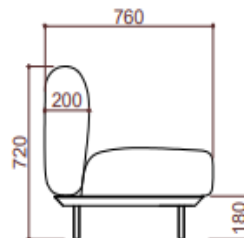

CARTON/ Packaged product