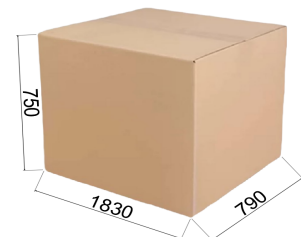

Find more information in www.altek.com.co

ALTEK