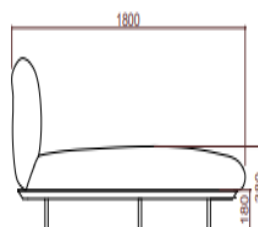

CARTON/ Packaged product