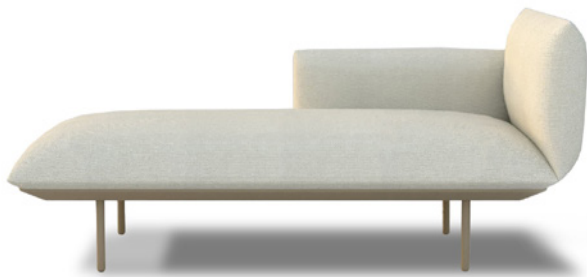

Dress

Yeap Collection

1pc/ctn | Volume: 1.08 cbm

GW: 6 kgs | NW: 6 kgs

Item Code:010453294

010453269

030453256

TYPE/TIPO Chaise lounge / La sala de estar

MATERIALS/
MATERIALES Aluminium + Fabric
Aluminio + Textiles

MEASUREMENTS/
MEDIDAS W 180 x D 76 x H 72 cms
An 180 x Prof 76 x Al 72 cms

FINISHES/ACABADOS

STRUCTRE/
ESTRUCTURA

CUSHIONS/
COJINERIA

Sunbrella fabric, Every cushion is removable and all cushions cover are washable at 30°C. Drain Foam with water drainage technology. Fundas en tela Sunbrella removibles y aptas para lavado on maquirra hasta 30°C. Espumas. Drain Foam con tecnologia para drenaje de agua.