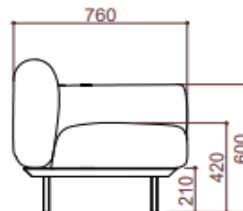

CARTON/ Packaged product