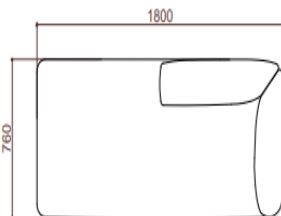

SIDE / LATERAL