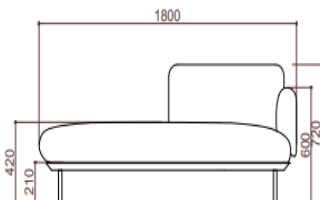

TYPE/TIPO Chaise lounge / La sala de estar

MATERIALS/
MATERIALES Aluminium + Fabric
Aluminio + Textiles

MEASUREMENTS/
MEDIDAS W 180 x D 76 x H 72 cms
An 180 x Prof 76 x Al 72 cms

FINISHES/ACABADOS

STRUCTRE/
ESTRUCTURA

CUSHIONS/
COJINERIA

Sunbrella fabric, Every cushion is removable and all cushions cover are washable at 30°C. Drain Foam with water drainage technology. Fundas en tela Sunbrella removibles y aptas para lavado on maquirra hasta 30°C. Espumas. Drain Foam con tecnologia para drenaje de agua.

STRUCTURE/
ESTRUCTURA

Structure in natural aluminum or with powder coated paint. Clean with a soft cloth and warm water. Estructura en aluminio natural o con pintura electroestatica. Limpiar con un pano suave y aguatis.

ADDITIONAL ITEMS/
ITEMS ADICIONALES Cover, deco cushions.
Funds impermeable,cojines decoratives.

FRONT / FRONTAL

TOP / SUPERIOR