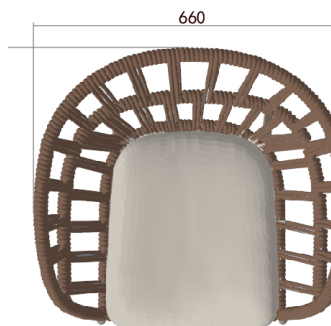

SIDE / LATERAL