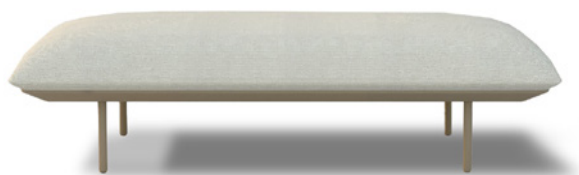

Dress

Yeap Collection

1pc/ctn | Volume: 0.65 cbm
GW: 6 kgs | NW: 6 kgs

Item Code: 030453211
030453230

TYPE/TIPO	Bench / El banco
MATERIALS/ MATERIALES	Aluminium + Fabric Aluminio + Textiles
MEASUREMENTS/ MEDIDAS	W 180 x D 76 x H 42 cms An 180 x Prof 76 x Al 42 cms

FINISHES/ACABADOS

STRUCTRE/ ESTRUCTURA

CUSHIONS/ COJINERIA

Sunbrella fabric, Every cushion is removable and all cushions cover are washable at 30°C. Drain Foam with water drainage technology. Fundas en tela Sunbrella removibles y aptas para lavado on maquirra hasta 30°C. Espumas. Drain Foam con tecnologia para drenaje de agua.

STRUCTURE/ ESTRUCTURA

Structure in natural aluminum or with powder coated paint. Clean with a soft cloth and warm water. Estructura en aluminio natural o con pintura electroestatica. Limpiar con un pano suave y aguatis.

ADDITIONAL ITEMS/ ITEMS ADICIONALES	Cover, deco cushions. Funds impermeable,cojines decoratives.

FRONT / FRONTAL

TOP / SUPERIOR