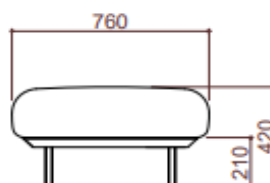

CARTON/ Packaged product