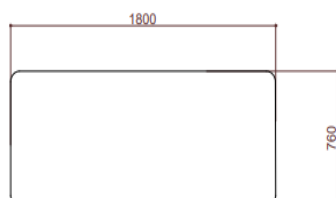

SIDE / LATERAL