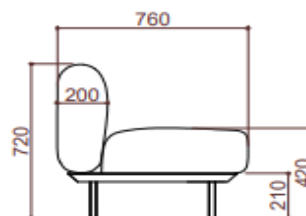

Packaged product