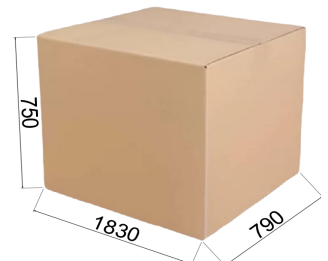

Dress

Yeap Collection

1pc/ctn | Volume: 1.08 cbm

GW: 32 kgs | NW: 28 kgs

Item Code: 030453312

030453313

030453201

030453220

TYPE/TIPO 2-Seater Sofa / Sofá de 2 plazas

MATERIALS/
MATERIALES Aluminium + Fabric
Aluminio + Textiles

MEASUREMENTS/
MEDIDAS W 180 x D 76 x H 72 cms
An 180 x Prof 76x Al 72 cms

FINISHES/ACABADOS

STRUCTRE/
ESTRUCTURA

CUSHIONS/
COJINERIA

Sunbrella fabric, Every cushion is removable and all cushions cover are washable at 30°C. Drain Foam with water drainage technology. Fundas en tela Sunbrella removibles y aptas para lavado on maquirá hasta 30°C. Espumas. Drain Foam con tecnología para drenaje de agua.

STRUCTURE/
ESTRUCTURA

Structure in natural aluminum or with powder coated paint. Clean with a soft cloth and warm water. Estructura en aluminio natural o con pintura electroestática. Limpiar con un paño suave y agua tibia.

ADDITIONAL ITEMS/
ITEMS ADICIONALES Cover, deco cushions.
Funds impermeables, cojines decorativos.

FRONT / FRONTAL

TOP / SUPERIOR

SIDE / LATERAL

Packaged product

Find more information in www.altek.com.co

ALTEK