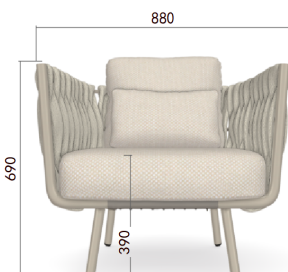

TYPE/TIPO Lounge Chair / Silla de salón

MATERIALS/MATERIALES Aluminium + Fabric
Aluminio + Textiles

MEASUREMENTS/MEDIDAS W 88 x D 85 x H 69 cms
An 88 x Prof 85 x Al 69 cms

FINISHES/ACABADOS

STRUCTRE/ESTRUCTURA

CUSHIONS/COJINERIA

Sunbrella fabric, Every cushion is removable and all cushions cover are washable at 30°C. Drain Foam with water drainage technology. Fundas en tela Sunbrella removibles y aptas para lavado on maquiria hasta 30°C. Espumas. Drain Foam con tecnologia para drenaje de agua.

STRUCTURE/ESTRUCTURA

Structure in natural aluminum or with powered coated paint. Clean with a soft cloth and warm water. Estructura en aluminio natural o con pintura electroestatica. Limpiar con un pano suave y aguatisbis.

ADDITIONAL ITEMS/ITEMS ADICIONALES Cover, deco cushions. Funds impermeable,cojines decoratives.

FRONT / FRONTAL

TOP / SUPERIOR