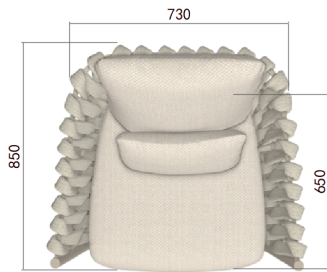

SIDE / LATERAL