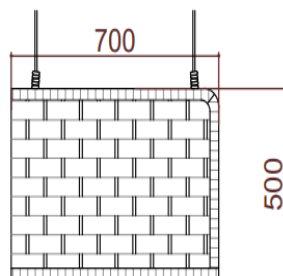

TOP / SUPERIOR