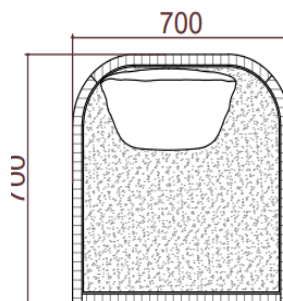

SIDE / LATERAL

Packaged product