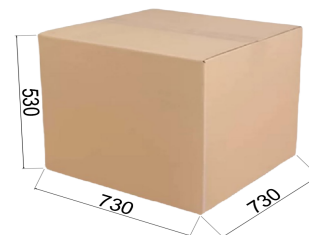

Find more information in www.altek.com.co

ALTEK