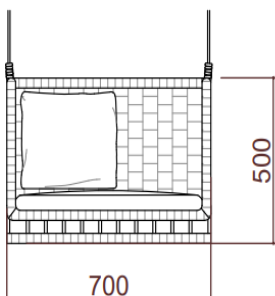

TYPE/TIPO Hanging Lounge Chair / Silla de ruedas

MATERIALS/MATERIALES Aluminium + Fabric
Aluminio + Textiles

MEASUREMENTS/MEDIDAS W 70 x D 70 x H 50 cms
An 70 x Prof 70 x Al 50 cms

FINISHES/ACABADOS

STRUCTRE/ESTRUCTURA

CUSHIONS/COJINERIA

Sunbrella fabric, Every cushion is removable and all cushions cover are washable at 30°C. Drain Foam with water drainage technology. Fundas en tela Sunbrella removibles y aptas para lavado on maquirá hasta 30°C. Espumas. Drain Foam con tecnología para drenaje de agua.

STRUCTURE/ESTRUCTURA

Structure in natural aluminum or with powder coated paint. Clean with a soft cloth and warm water. Estructura en aluminio natural o con pintura electroestática. Limpiar con un pano suave y agua tibia.

ADDITIONAL ITEMS/ITEMS ADICIONALES Cover, deco cushions. Funds impermeables, cojines decorativos.

FRONT / FRONTAL