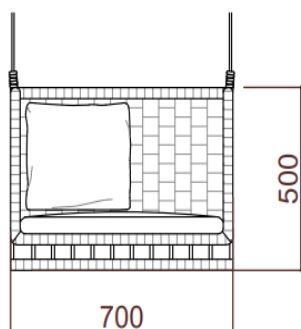

TYPE/TIPO Hanging Lounge Chair / Silla de ruedas

MATERIALS/MATERIALES Aluminium + Fabric
Aluminio + Textiles

MEASUREMENTS/MEDIDAS W 70 x D 70 x H 50 cms
An 70 x Prof 70 x Al 50 cms

FINISHES/ACABADOS

STRUCTRE/ESTRUCTURA

CUSHIONS/COJINERIA

Sunbrella fabric, Every cushion is removable and all cushions cover are washable at 30°C. Drain Foam with water drainage technology. Fundas en tela Sunbrella removibles y aptas para lavado on maquirá hasta 30°C. Espumas. Drain Foam con tecnología para drenaje de agua.

STRUCTURE/ESTRUCTURA

Structure in natural aluminum or with powder coated paint. Clean with a soft cloth and warm water. Estructura en aluminio natural o con pintura electroestática. Limpiar con un pano suave y agua tibia.

ADDITIONAL ITEMS/ITEMS ADICIONALES Cover, deco cushions. Funds impermeables, cojines decorativos.

FRONT / FRONTAL