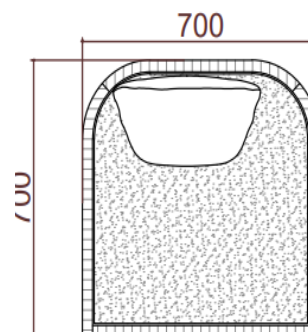

SIDE / LATERAL