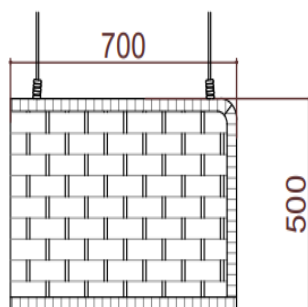

TOP / SUPERIOR