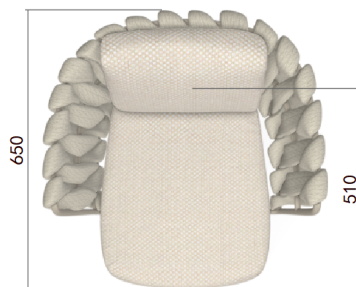

TOP / SUPERIOR