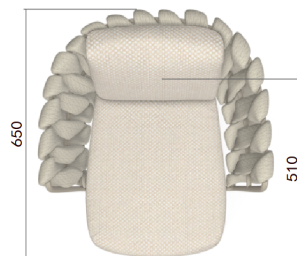

TOP / SUPERIOR