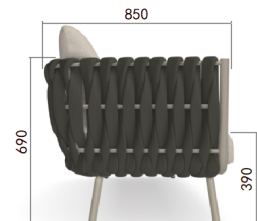

SIDE / LATERAL