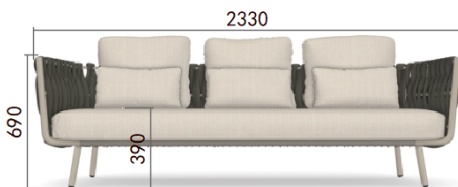

TOP / SUPERIOR