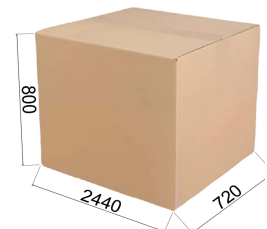

Corda

Yeap Collection

1pc/ctn | Volume: 1.38cbm
GW: 43 kgs | NW: 38kgs

Item Code: 010453168
010453166
010453169

TYPE/TIPO 3-Seater Sofa / Sofá de 3 plazas

MATERIALS/
MATERIALES Aluminium + Fabric
Aluminio + Textiles

MEASUREMENTS/
MEDIDAS W 237x D 69 x H 77 cms
An 237 x Prof 69 x Al 77 cms

FINISHES/ACABADOS

STRUCTRE/
ESTRUCTURA

CUSHIONS/
COJINERIA

Sunbrella fabric, Every cushion is removable and all cushions cover are washable at 30°C. Drain Foam with water drainage technology. Fundas en tela Sunbrella removibles y aptas para lavado on maquirra hasta 30°C. Espumas. Drain Foam con tecnologia para drenaje de agua.

STRUCTURE/
ESTRUCTURA

Structure in natural aluminum or with powered coated paint. Clean with a soft cloth and warm water. Estructura en aluminio natural o con pintura electroestatica. Limpiar con un pano suave y aguatis.

ADDITIONAL ITEMS/
ITEMS ADICIONALES Cover, deco cushions.
Funds impermeable,cojines decoratives.

FRONT / FRONTAL

TOP / SUPERIOR

SIDE / LATERAL

Packaged product

Find more information in www.altek.com.co

ALTEK