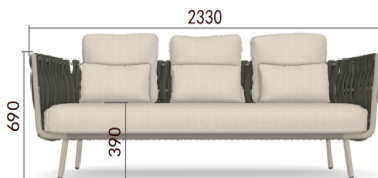

Corda

Yeap Collection

1pc/ctn | Volume: 1.38cbm
GW: 43 kgs | NW: 38kgs

Item Code: 010453168
010453166
010453169

TYPE/TIPO 3-Seater Sofa / Sofá de 3 plazas

MATERIALS/
MATERIALES Aluminium + Fabric
Aluminio + Textiles

MEASUREMENTS/
MEDIDAS W 237x D 69 x H 77 cms
An 237 x Prof 69 x Al 77 cms

FINISHES/ACABADOS

STRUCTRE/
ESTRUCTURA

CUSHIONS/
COJINERIA

Sunbrella fabric, Every cushion is removable and all cushions cover are washable at 30°C. Drain Foam with water drainage technology. Fundas en tela Sunbrella removibles y aptas para lavado on maquirra hasta 30°C. Espumas. Drain Foam con tecnologia para drenaje de agua.

STRUCTURE/
ESTRUCTURA

Structure in natural aluminum or with powered coated paint. Clean with a soft cloth and warm water. Estructura en aluminio natural o con pintura electroestatica. Limpiar con un pano suave y aguatis.

ADDITIONAL ITEMS/
ITEMS ADICIONALES Cover, deco cushions.
Funds impermeable,cojines decoratives.

FRONT / FRONTAL

TOP / SUPERIOR

SIDE / LATERAL

Packaged product

Find more information in www.altek.com.co

ALTEK