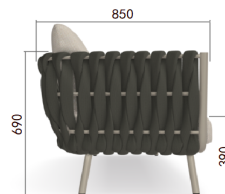

Find more information in www.altek.com.co

ALTEK