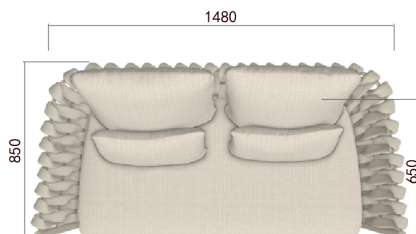

Find more information in www.altek.com.co

ALTEK