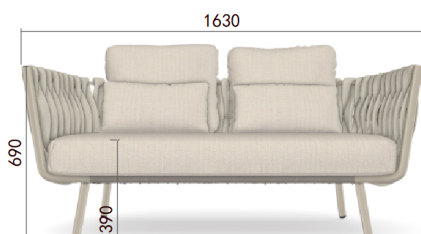

Find more information in www.altek.com.co

ALTEK