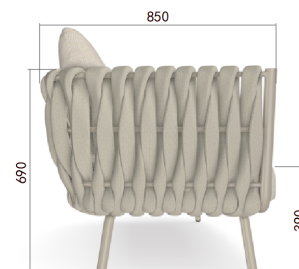

SIDE / LATERAL

Find more information in www.altek.com.co

ALTEK