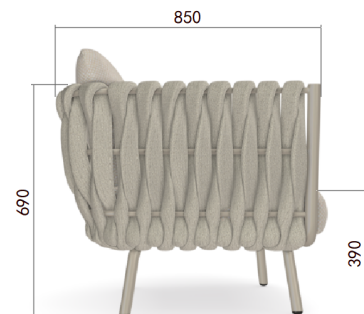

SIDE / LATERAL