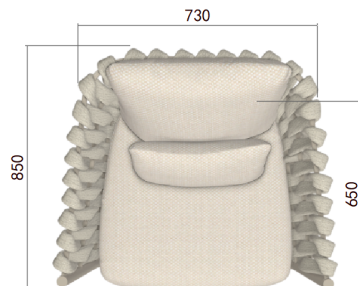

TOP / SUPERIOR