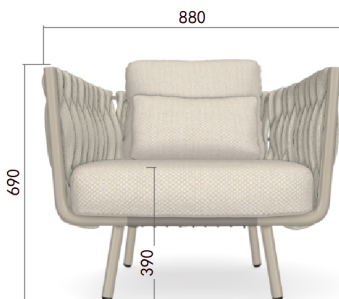

TYPE/TIPO Lounge Chair / Silla de salón

MATERIALS/MATERIALES Aluminium + Fabric
Aluminio + Textiles

MEASUREMENTS/MEDIDAS W 88 x D 85 x H 69 cms
An 88 x Prof 85 x Al 69 cms

FINISHES/ACABADOS

STRUCTRE/ESTRUCTURA

CUSHIONS/COJINERIA

Sunbrella fabric, Every cushion is removable and all cushions cover are washable at 30°C. Drain Foam with water drainage technology. Fundas en tela Sunbrella removibles y aptas para lavado on maquirá hasta 30°C. Espumas. Drain Foam con tecnología para drenaje de agua.

STRUCTURE/ESTRUCTURA

Structure in natural aluminum or with powder coated paint. Clean with a soft cloth and warm water. Estructura en aluminio natural o con pintura electroestática. Limpiar con un pano suave y agua tibia.

ADDITIONAL ITEMS/ITEMS ADICIONALES Cover, deco cushions. Funds impermeables, cojines decorativos.

FRONT / FRONTAL