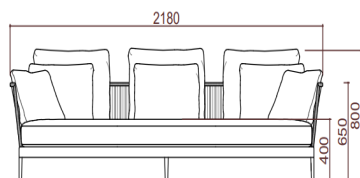

TYPE/TIPO 3-Seater Sofa / Sofá de 3 plazas

MATERIALS/MATERIALES Aluminium + Fabric
Aluminio + Textiles

MEASUREMENTS/MEDIDAS W 218 x D 82 x H 80 cms
An 218x Prof 82 x Al 80 cms

FINISHES/ACABADOS

STRUCTRE/ESTRUCTURA

CUSHIONS/COJINERIA

Sunbrella fabric, Every cushion is removable and all cushions cover are washable at 30°C. Drain Foam with water drainage technology. Fundas en tela Sunbrella removibles y aptas para lavado on maquirá hasta 30°C. Espumas. Drain Foam con tecnologia para drenaje de agua.

STRUCTURE/ESTRUCTURA

Structure in natural aluminum or with powder coated paint. Clean with a soft cloth and warm water. Estructura en aluminio natural o con pintura electroestatica. Limpiar con un pano suave y aguatis.

ADDITIONAL ITEMS/ITEMS ADICIONALES Cover, deco cushions. Funds impermeable,cojines decoratives.

FRONT / FRONTAL

TOP / SUPERIOR