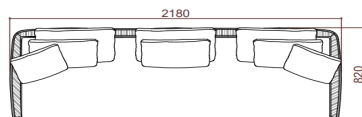

Cavo

Yeap Collection

Weight: 30 kgs | Volume: 1.5 cbm

Item Code: 010453066
010453161
010453017
010453150
010453018
010453193
030453099

TYPE/TIPO 3-Seater Sofa / Sofá de 3 plazas

MATERIALS/MATERIALES Aluminium + Fabric
Aluminio + Textiles

MEASUREMENTS/MEDIDAS W 218 x D 82 x H 80 cms
An 218x Prof 82 x Al 80 cms

FINISHES/ACABADOS

STRUCTRE/ESTRUCTURA

CUSHIONS/COJINERIA

Sunbrella fabric, Every cushion is removable and all cushions cover are washable at 30°C. Drain Foam with water drainage technology. Fundas en tela Sunbrella removibles y aptas para lavado on maquirá hasta 30°C. Espumas. Drain Foam con tecnologia para drenaje de agua.

STRUCTURE/ESTRUCTURA

Structure in natural aluminum or with powder coated paint. Clean with a soft cloth and warm water. Estructura en aluminio natural o con pintura electroestatica. Limpiar con un pano suave y aguatis.

ADDITIONAL ITEMS/ITEMS ADICIONALES Cover, deco cushions. Funds impermeable,cojines decoratives.

FRONT / FRONTAL

TOP / SUPERIOR

Find more information in www.altek.com.co

ALTEK