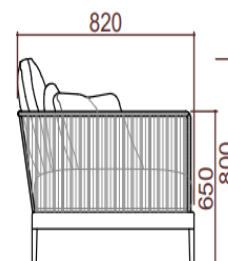

SIDE / LATERAL