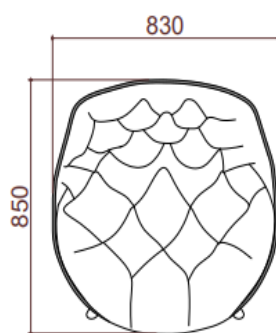

TOP / SUPERIOR