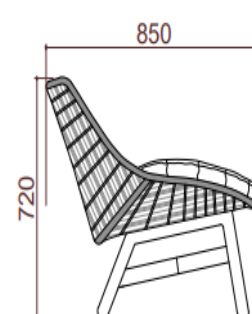

SIDE / LATERAL