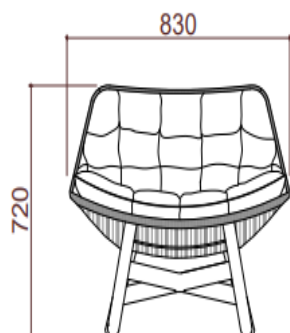

STRUCTURE/ ESTRUCTURA

Structure in natural aluminum or with powder coated paint. Clean with a soft cloth and warm water. Estructura en aluminio natural o con pintura electroestática. Limpiar con un pano suave y agua tibia.

ADDITIONAL ITEMS/ ITEMS ADICIONALES	Cover, deco cushions. Funds impermeables, cojines decorativos.

FRONT / FRONTAL