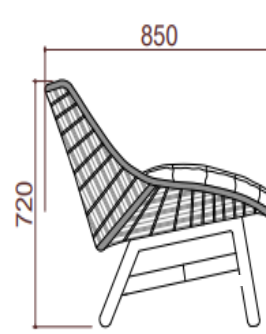

SIDE / LATERAL

Packaged product