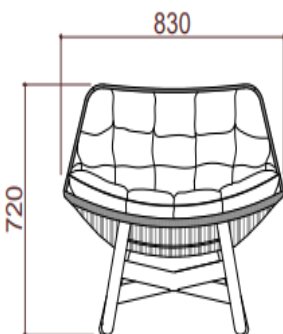

TYPE/TIPO Sail chair / Silla de vela

MATERIALS/
MATERIALES Aluminium + Fabric
Aluminio + Textiles

MEASUREMENTS/
MEDIDAS W 83x D 85 x H 72cms
An 83 x Prof 85 x Al 72cms

FINISHES/ACABADOS

STRUCTRE/
ESTRUCTURA

CUSHIONS/
COJINERIA

Sunbrella fabric, Every cushion is removable and all cushions cover are washable at 30°C. Drain Foam with water drainage technology. Fundas en tela Sunbrella removibles y aptas para lavado on maquirá hasta 30°C. Espumas. Drain Foam con tecnología para drenaje de agua.

STRUCTURE/
ESTRUCTURA

Structure in natural aluminum or with powder coated paint. Clean with a soft cloth and warm water. Estructura en aluminio natural o con pintura electroestática. Limpiar con un paño suave y agua tibia.

ADDITIONAL ITEMS/
ITEMS ADICIONALES Cover, deco cushions.
Funds impermeables, cojines decorativos.

FRONT / FRONTAL