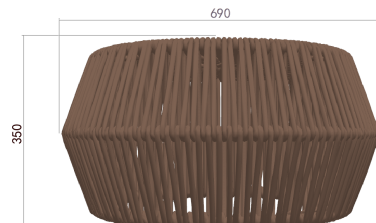

Cavo

Yeap Collection

Weight: 7 kgs | Volume: 0.36 cbm

Item Code:010453113

010453115

010453114

010453108

010453110

010453116

010453109

TYPE/TIPO	Stool / Las heces
MATERIALS/ MATERIALES	Aluminium + Fabric Aluminio + Textiles
MEASUREMENTS/ MEDIDAS	W69 x D 69x H 35 cms An 69 x Prof 69 x Al 35 cms

FINISHES/ACABADOS

STRUCTRE/ ESTRUCTURA

CUSHIONS/ COJINERIA

Sunbrella fabric, Every cushion is removable and all cushions cover are washable at 30°C. Drain Foam with water drainage technology. Fundas en tela Sunbrella removibles y aptas para lavado on maquirá hasta 30°C. Espumas. Drain Foam con tecnología para drenaje de agua.

STRUCTURE/ ESTRUCTURA

Structure in natural aluminum or with powder coated paint. Clean with a soft cloth and warm water. Estructura en aluminio natural o con pintura electroestática. Limpiar con un pano suave y agua tibia.

ADDITIONAL ITEMS/ ITEMS ADICIONALES	Cover, deco cushions. Funds impermeables,cojines decorativos.

FRONT / FRONTAL

TOP / SUPERIOR

SIDE / LATERAL

Find more information in www.altek.com.co

ALTEK