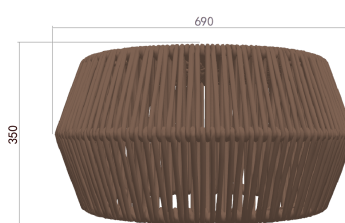

Packaged product