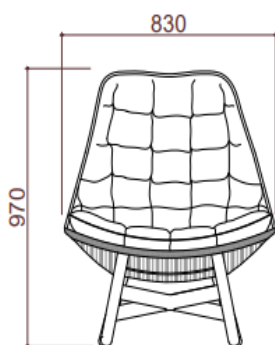

STRUCTURE/ ESTRUCTURA

Structure in natural aluminum or with powder coated paint. Clean with a soft cloth and warm water. Estructura en aluminio natural o con pintura electroestática. Limpiar con un pano suave y agua tibia.

ADDITIONAL ITEMS/ ITEMS ADICIONALES	Cover, deco cushions. Funds impermeable,cojines decoratives.

FRONT / FRONTAL