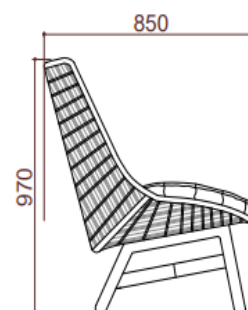

SIDE / LATERAL